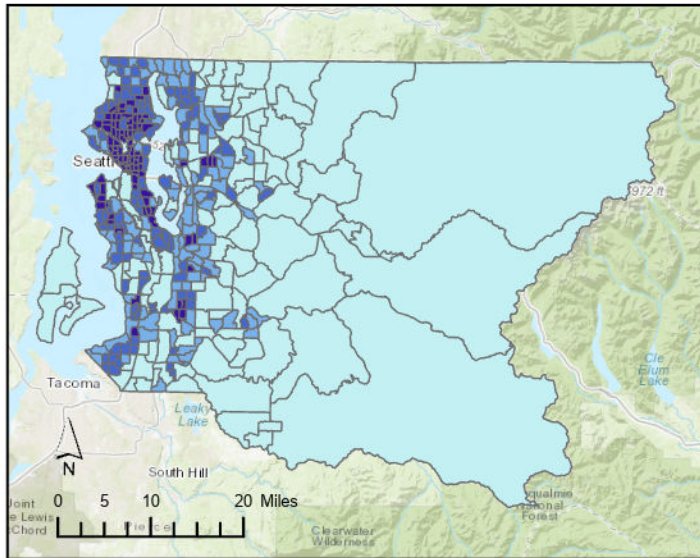

King County Population (2010)

Bay Burnham
October 24, 2024
Jenks

Bureau of Land Management,
Esri Canada, Esri, HERE,
Garmin, USGS, NGA, EPA,
USDA, NPS

King County Population (2010)

Jenks

Manual

Quantile

Equal Interval