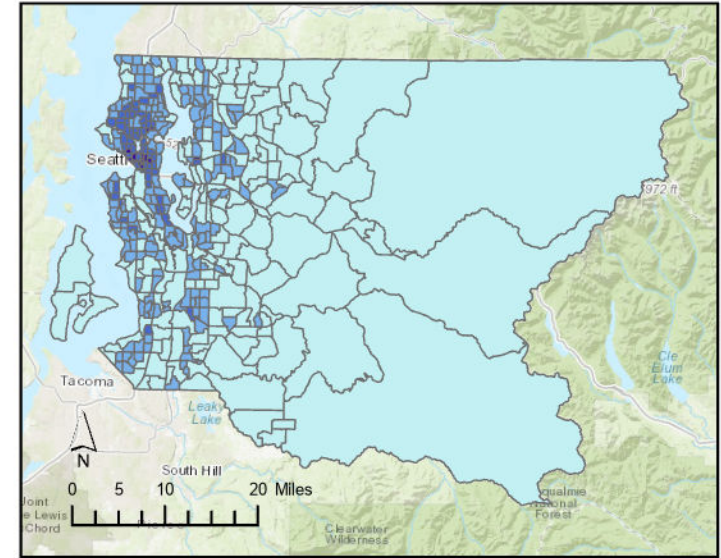

King County Population (2010)

Bay Burnham
October 24, 2024
Jenks

Bureau of Land Management,
Esri Canada, Esri, HERE,
Garmin, USGS, NGA, EPA,
USDA, NPS

King County Population (2010)

Jenks

Manual

Quantile

Equal Interval