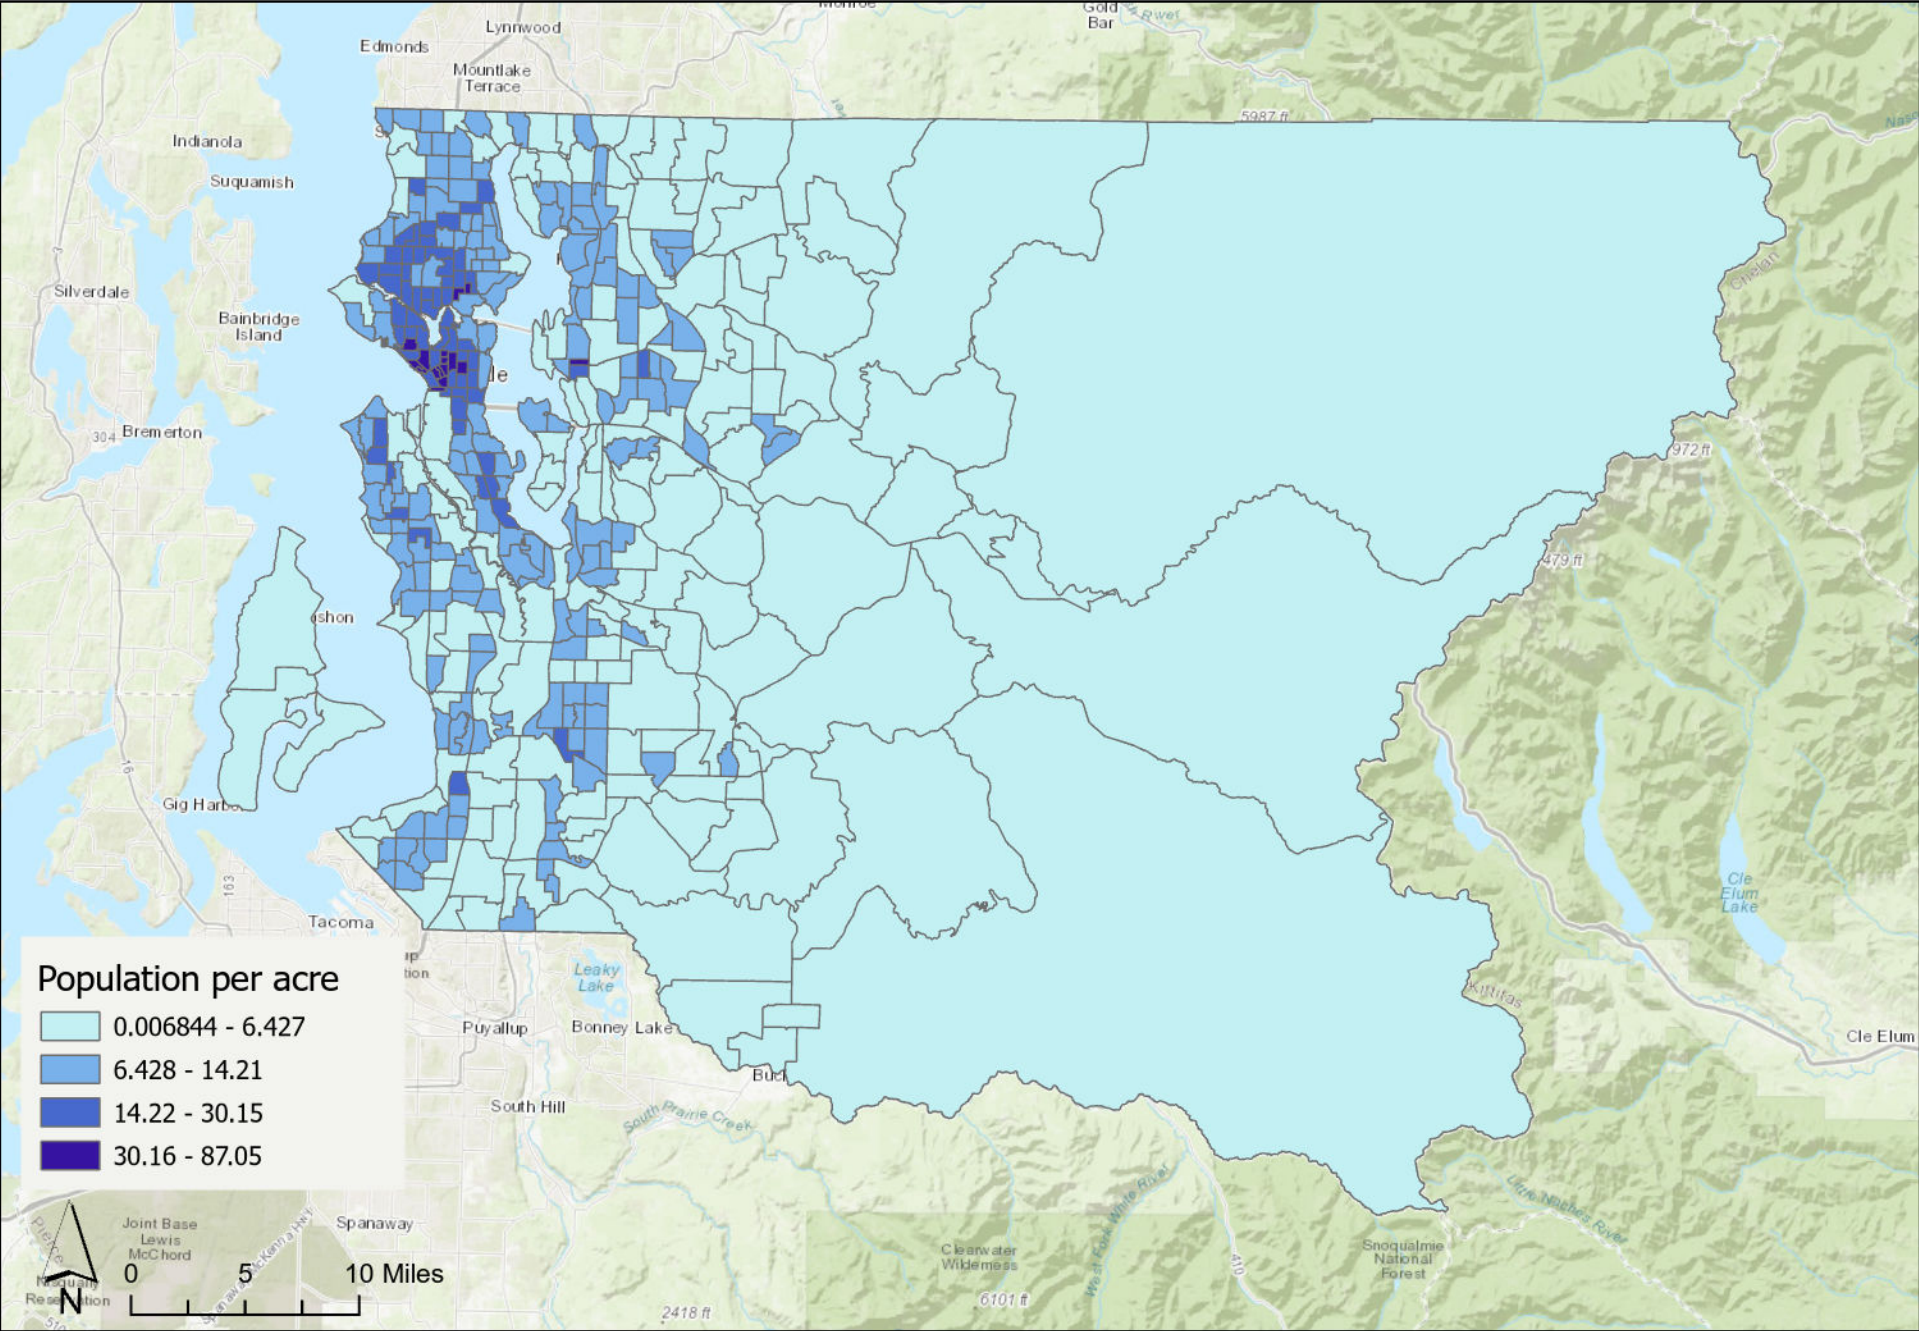

King County Population (2010)

Bay Burnham
October 24, 2024
Jenks

Bureau of Land Management,
Esri Canada, Esri, HERE,
Garmin, USGS, NGA, EPA,
USDA, NPS

King County Population (2010)

Jenks

Manual

Quantile

Equal Interval