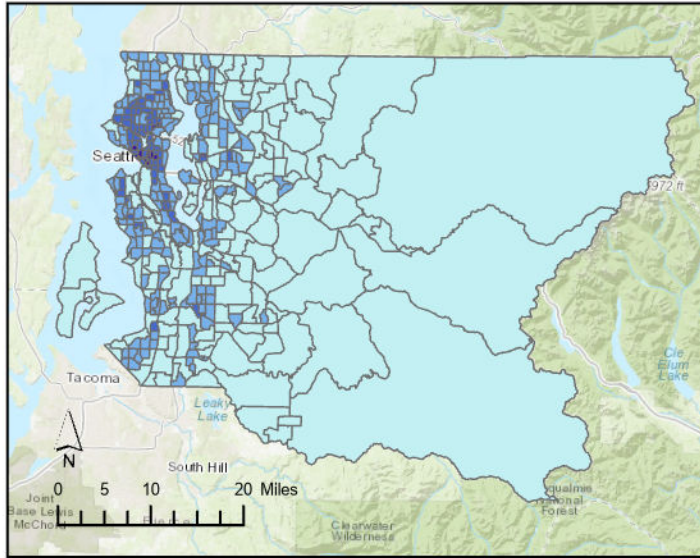

King County Population (2010)

Bay Burnham
October 24, 2024
Jenks

Bureau of Land Management,
Esri Canada, Esri, HERE,
Garmin, USGS, NGA, EPA,
USDA, NPS

King County Population (2010)

Jenks

Manual

Quantile

Equal Interval